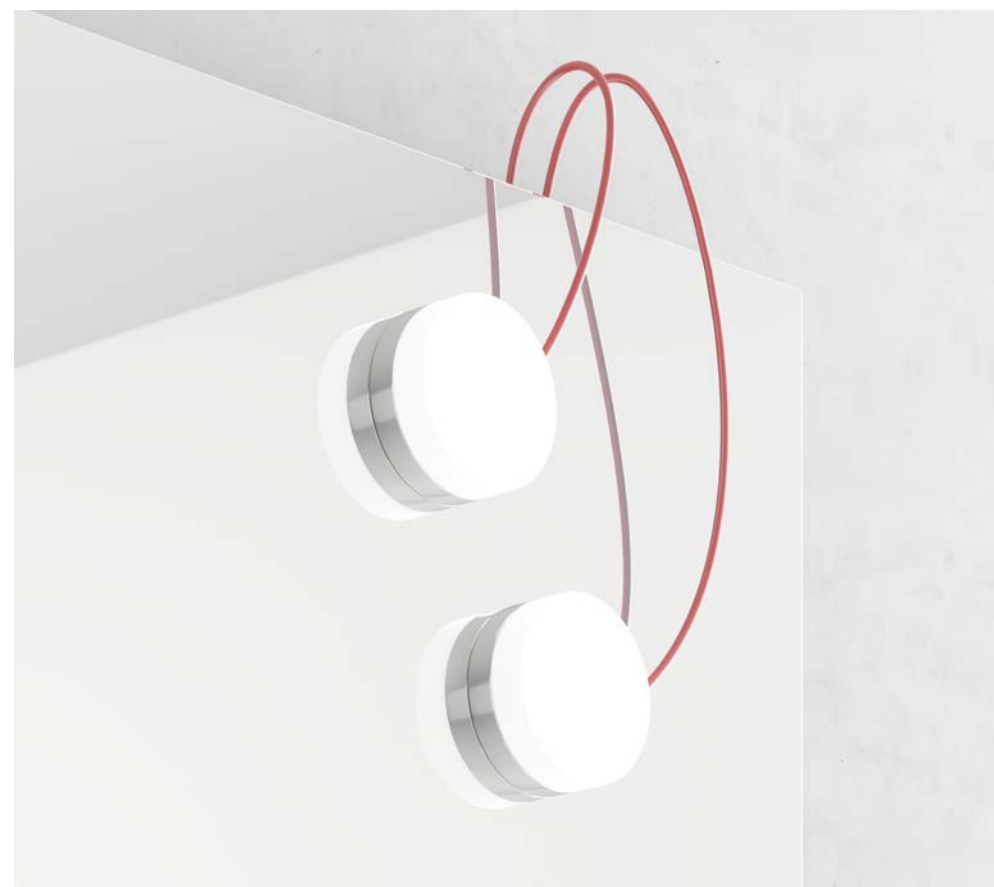

LOUNGE LAM 40 / 180

Specchio Q – LINE 80 x 80 cm
Lampade WIND Magnetic
SLIM 60 38 lavabo in ceramica
Top L 180 x 50 cm in LAMINAM OXIDE NERO
Base lavabo H 40 L 90 cm e base laterale
con due cassetti H 40 L 90 cm in OXIDE NERO
Fianchi laccati bianchi
Mensole Q – LINE bianco opaco

Q - LINE mirror 80 x 80 cm
WIND Magnetic lamps
SLIM 60 38 ceramic sink
OXIDE NERO LAMINAM top L 180 x 50 cm
Sink stand H 40 L 90 cm side base
with two OXIDE NERO drawers H 40 L 90 cm
White lacquered side panels
Matt white Q - LINE Shelves

Miroir Q – LINE 80 x 80 cm
Lampes WIND Magnetic
SLIM 60 38 lavabo en céramique
Haut L 180 x 50 cm en LAMINAM OXIDE NERO
Base lavabo H 40 L 90 cm et base latérale
avec deux tiroirs H 40 L 90 cm en OXIDE NERO
Flancs laqués blancs
Tablettes Q – LINE blanc mat

Espejo Q – LINE 80 x 80 cm
Lámpara WIND Magnetic
Lavabo de cerámica SLIM 60 38
Encimera L 180 x 50 cm de LAMINAM OXIDE NERO
Base lavabo H 40 L 90 cm y base lateral con dos cajones H 40
L 90 cm de OXIDE NERO
Laterales en lacado blanco
Repisas Q – LINE blanco mate

Spiegel Q - LINE 80 x 80 cm
Lampe WIND Magnetic
SLIM 60 38 Keramikwaschbecken
Deckplatte B 180 x 50 cm, LAMINAM OXIDE NERO
Waschbeckenunterbau H 40 B 90 cm und seitlicher
Unterschrank
mit zwei Schubladen H 40 B 90 cm, OXIDE NERO
Seitenwände weiß lackiert
Ablagen Q - LINE matt weiß

Зеркало Q - LINE 80 x 80 см
Лампы WIND Magnetic
SLIM 60 38 керамическая раковина
Столешница дл. 180 x 50 см, материал LAMINAM OXIDE NERO
Тумба под раковину выс. 40 дл. 90 см и боковая тумба
с двумя ящиками выс. 40 дл. 90 см, материал OXIDE NERO
Боковые панели, цвет белый лакированный
Полки Q - LINE, цвет белый матовый