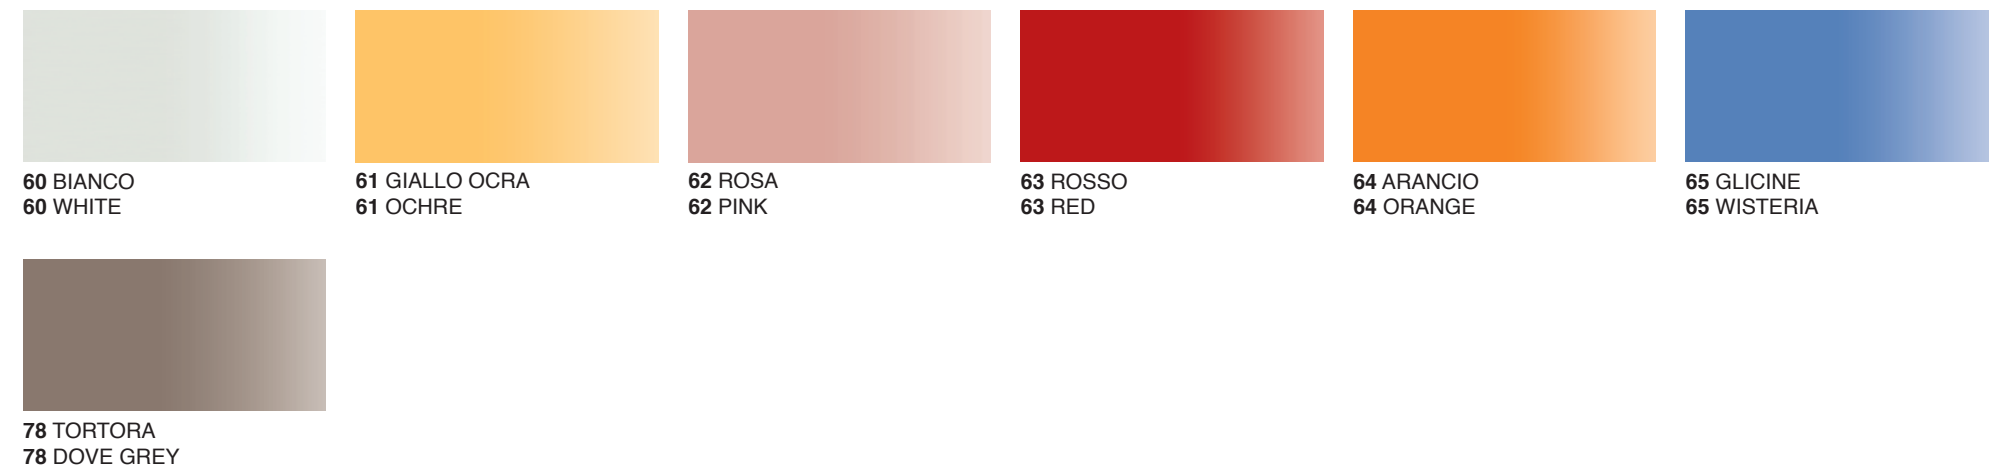

54 ROSSO GRANATA  
54 GARNET RED

55 NERO  
55 BLACK

56 SENAPE  
56 MUSTARD

57 PIOMBO  
57 LEAD

58 TESTA DI MORO  
58 EXTRA DARK BROWN

59 GRIGIO  
59 GRAY

89 ACQUAMARINA  
89 SEAWATER

TOP CRISTALLO EXTRACHIARO / EXTRACHIARO GLASS TOPS

60 BIANCO  
60 WHITE

61 GIALLO OCRA  
61 OCHRE

62 ROSA  
62 PINK

63 ROSSO  
63 RED

64 ARANCIO  
64 ORANGE

65 GLICINE  
65 WISTERIA

78 TORTORA  
78 DOVE GREY

art director  
design  
selection  
printers