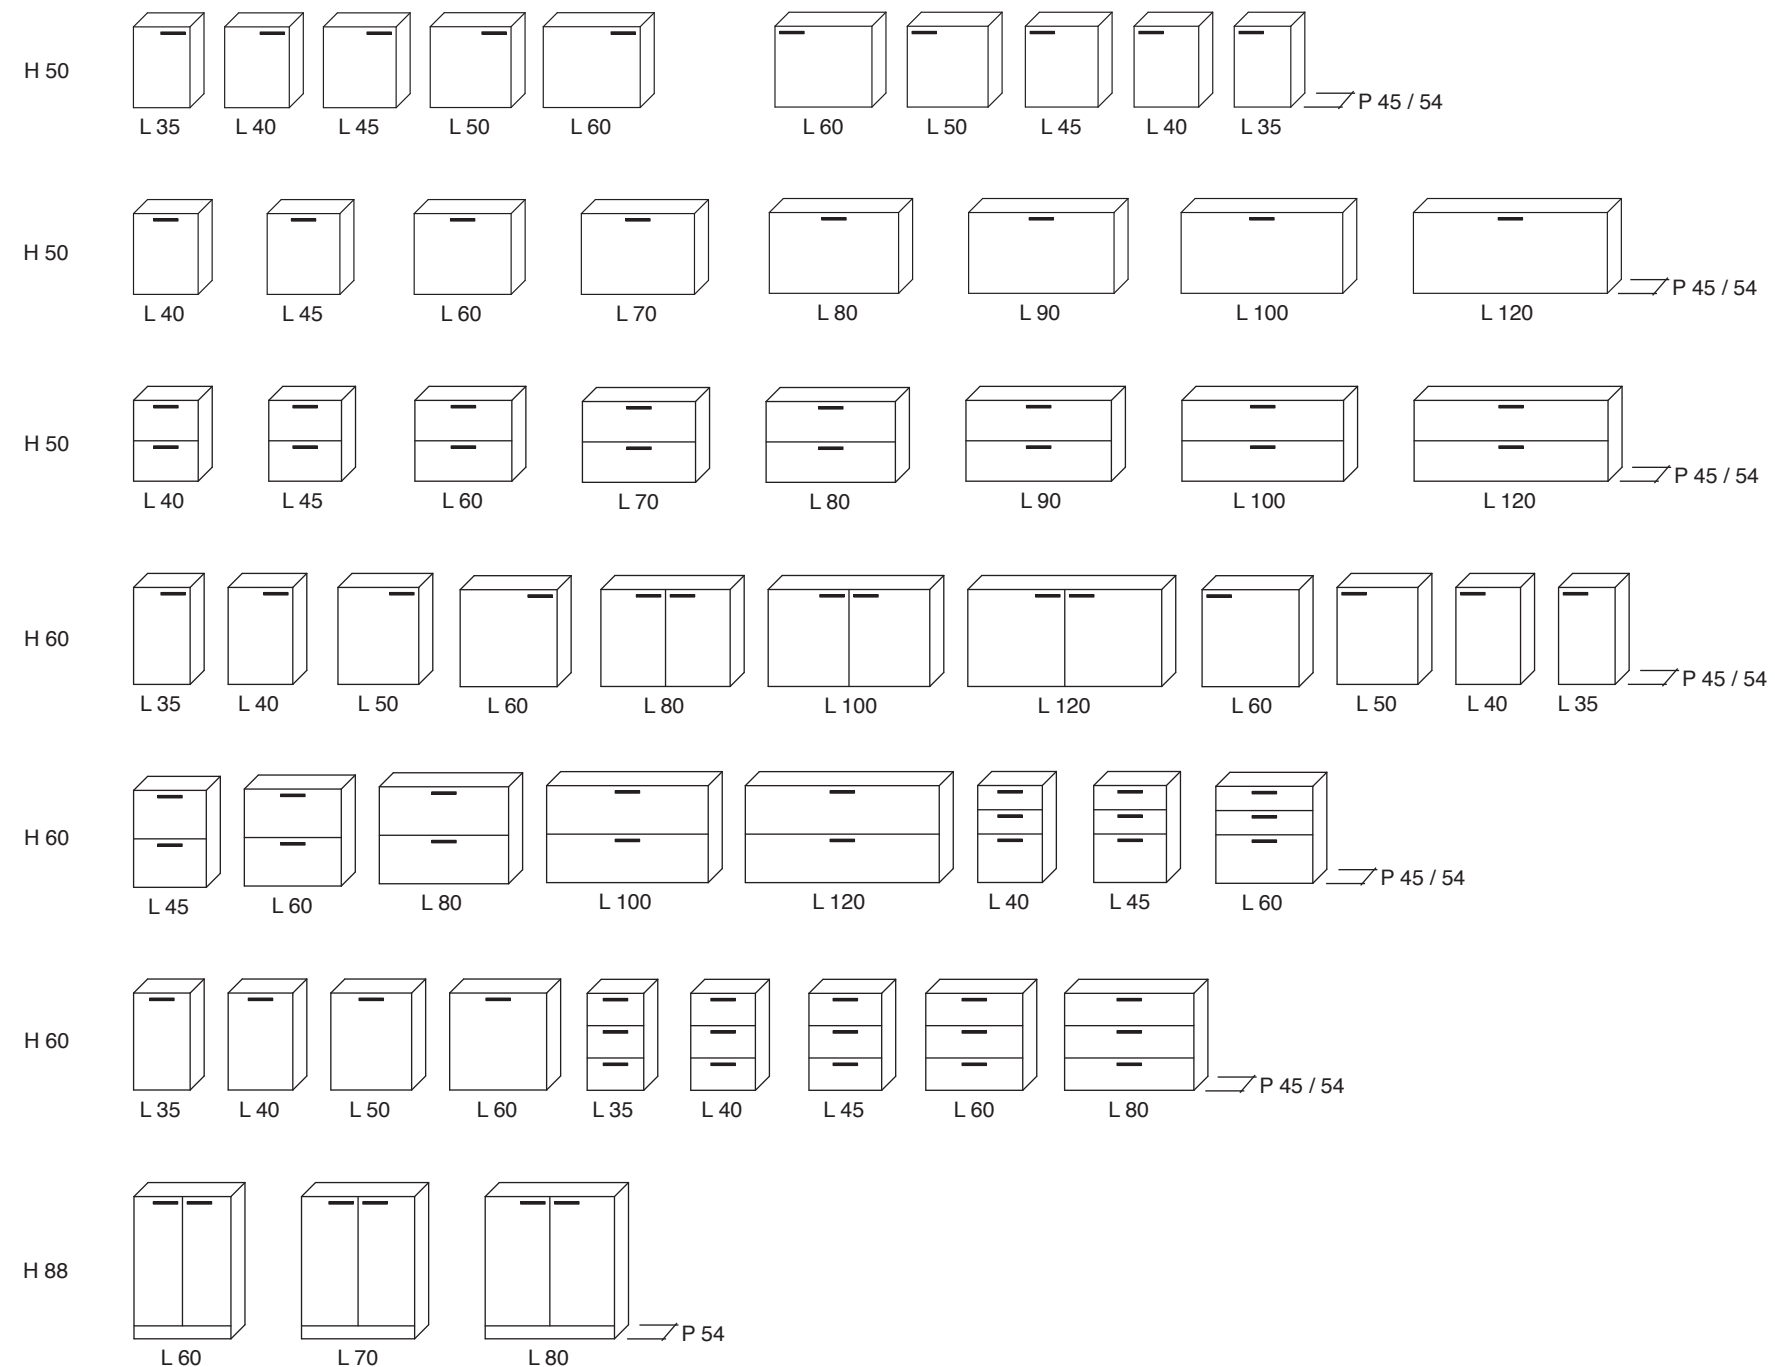

COMPONENTI/COMPONENTS