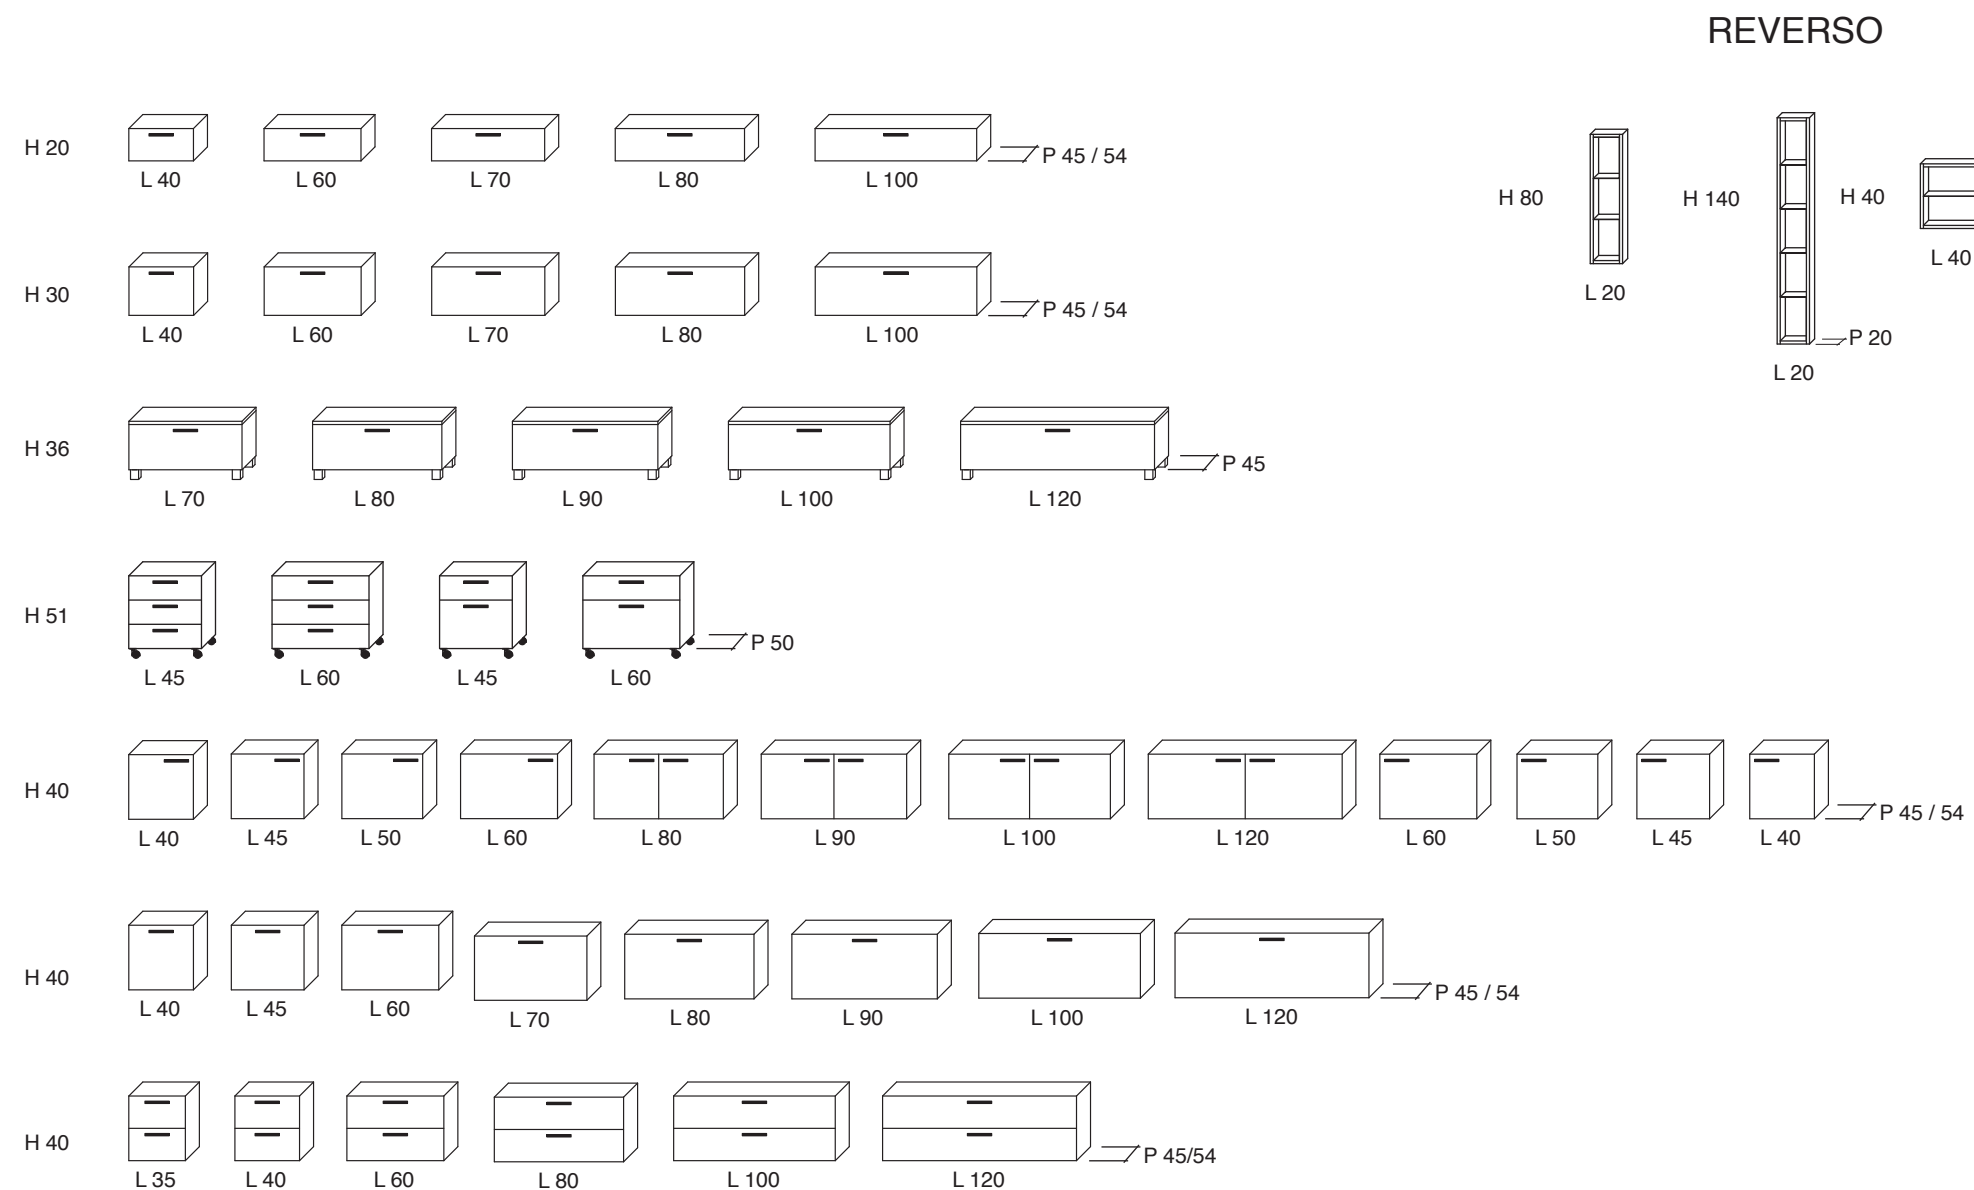

MIKADO NO LIMIT IGUAZU

COMPONENTI/COMPONENTS